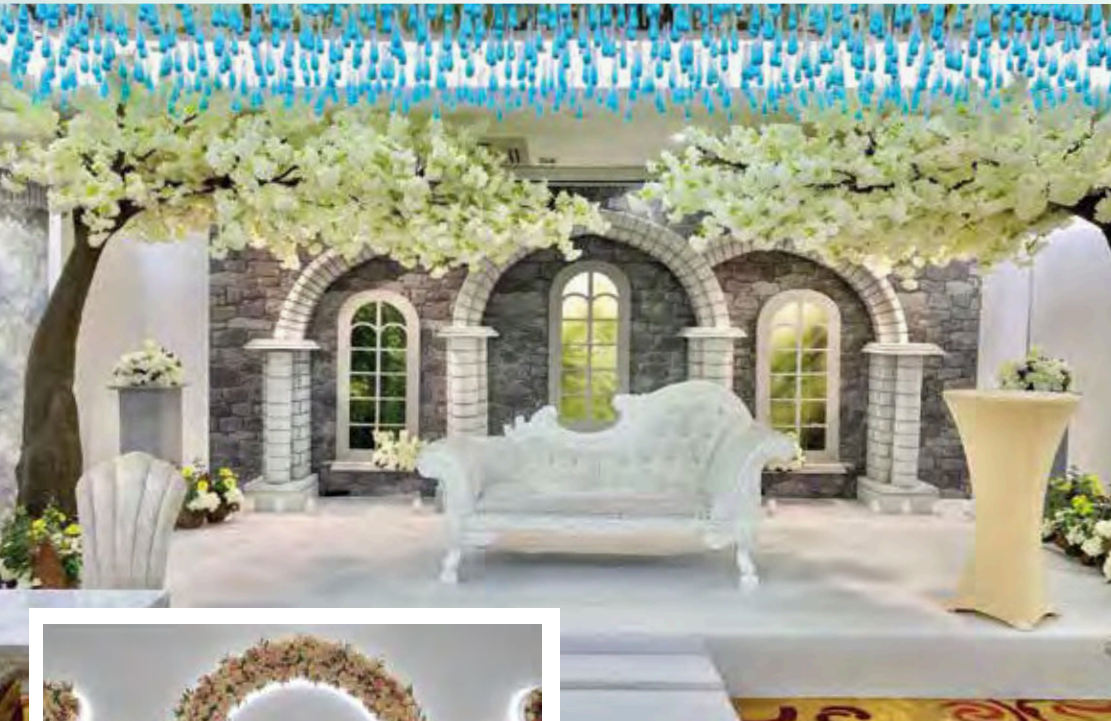

BIJAN

B'Luxe

200 Pax	300 Pax	400 Pax	500 Pax
\$25,000	\$28,000	\$31,000	\$35,000

B'majestic

200 Pax	300 Pax	400 Pax	500 Pax
\$26,000	\$29,000	\$32,000	\$36,000

B'Luxe & B'majestic : 300pax one time seating

Photography

- Up to 6 hrs coverage
- 1 photographer
- 1 Flush Mount Album 12" by 18"
- 1 Canvas Photo Frame 16" by 24"
- 1 S8R Tabletop Photo Frame 8" by 12"
- 1 Thumbdrive of edited softcopy
- Unlimited Shots
- ** After event directly liaise with photographer
- ** Deliverables to be self-collected
- ** Softcopy via temporary download link
- ** ~~At the photo gallery during event only~~